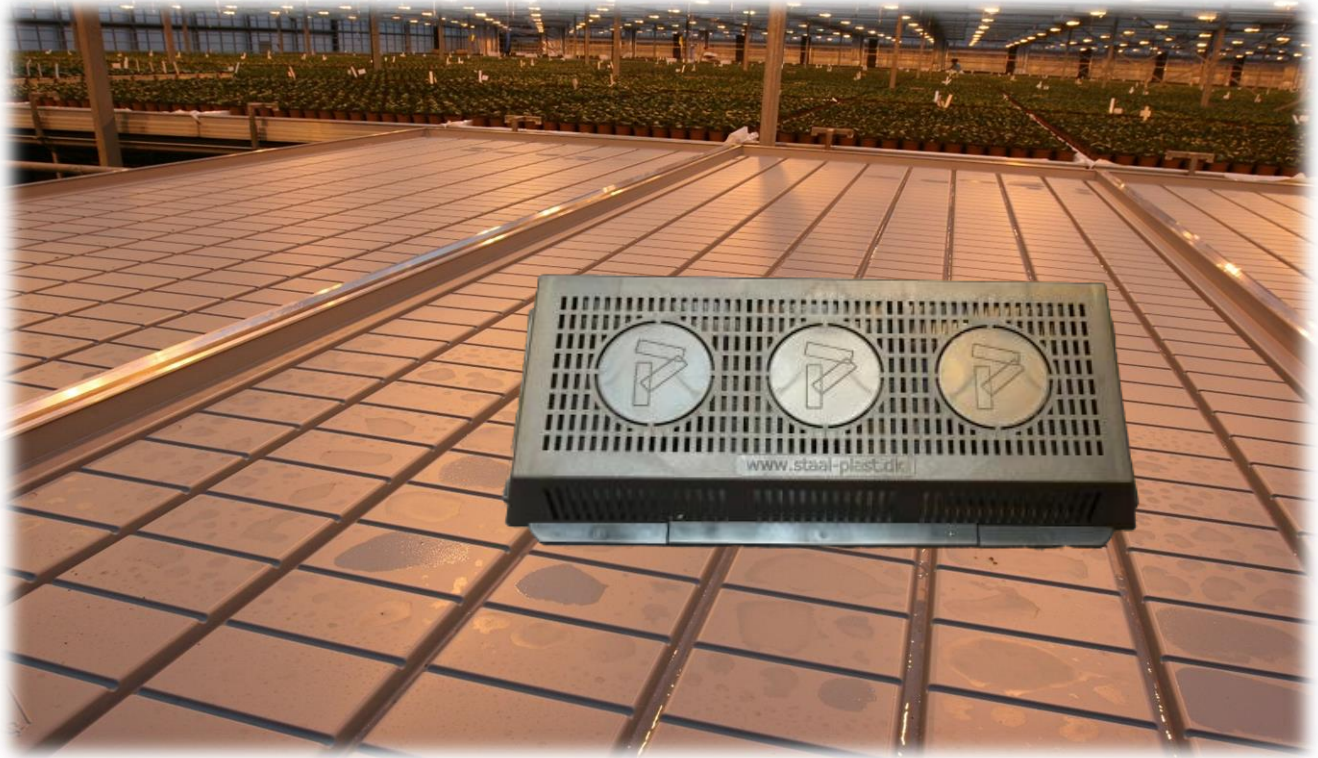

# Stål & Plast – Filters

**staal  
plast**

## Filters

The filter will prevent the sump valves from being clogged by leaves, soil and other residuals.

The filter is level with the tray surface and pots can be placed directly on the top for an optimized growing area.

The circular logo piece can be easily clicked out of the filter to allow a sump valve to stick through.

The filter can easily be clicked in and out of the sump for cleaning.

The filter fits all our tray types  
(except 330.3, 435.4, 630.4 4-sided,  
CC, ½CC, EUR.